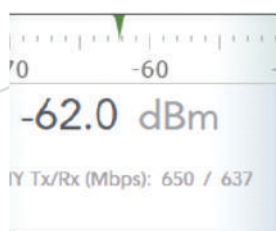

Throughput: 205 Mbps

BSBNET PTP **Connected** 6d 11h 43m 99.853%

SSID Link Mode Wireless Status Link Uptime Link Availability

Signal Meter

Center Frequency: 6200 MHz
 Channel Width: 80 MHz
 Tx EIRP / Tx Conducted: 21 / 21 dBm
 Link Length: 46.2 km / 28.7 mi

Spectrum Analyzer

Aiming Mode

Performance

Spectrum Analyzer

Average Tx: 432 Mbps Average Rx: 0 Mbps

2.4s 2.2s 2s 1.8s 1.6s 1.4s 1.2s