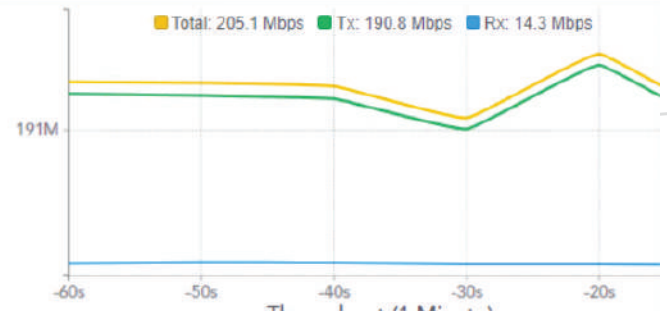

Throughput: 205 Mbps

BSBNET PTP **Connected** 6d 11h 43m 99.853%

SSID Link Mode Wireless Status Link Uptime Link Availability

Signal Meter

Center Frequency: 6200 MHz
 Channel Width: 80 MHz
 Tx EIRP / Tx Conducted: 21 / 21 dBm
 Link Length: 46.2 km / 28.7 mi

Spectrum Analyzer

Aiming Mode

Performance

Spectrum Analyzer

Average Tx: 432 Mbps Average Rx: 0 Mbps

2.4s 2.2s 2s 1.8s 1.6s 1.4s 1.2s