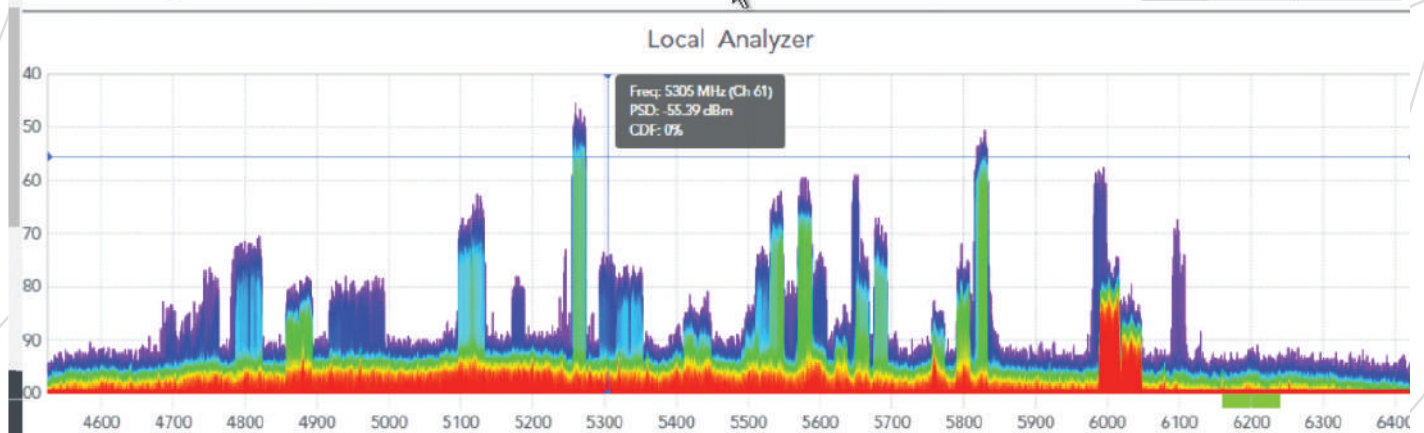

Throughput: 205 Mbps

BSBNET PTP **Connected** 6d 11h 43m 99.853%

SSID Link Mode Wireless Status Link Uptime Link Availability

Signal Meter

Center Frequency: 6200 MHz
 Channel Width: 80 MHz
 Tx EIRP / Tx Conducted: 21 / 21 dBm
 Link Length: 46.2 km / 28.7 mi

Spectrum Analyzer

Aiming Mode

Performance

Spectrum Analyzer

Average Tx: 432 Mbps Average Rx: 0 Mbps

2.4s 2.2s 2s 1.8s 1.6s 1.4s 1.2s